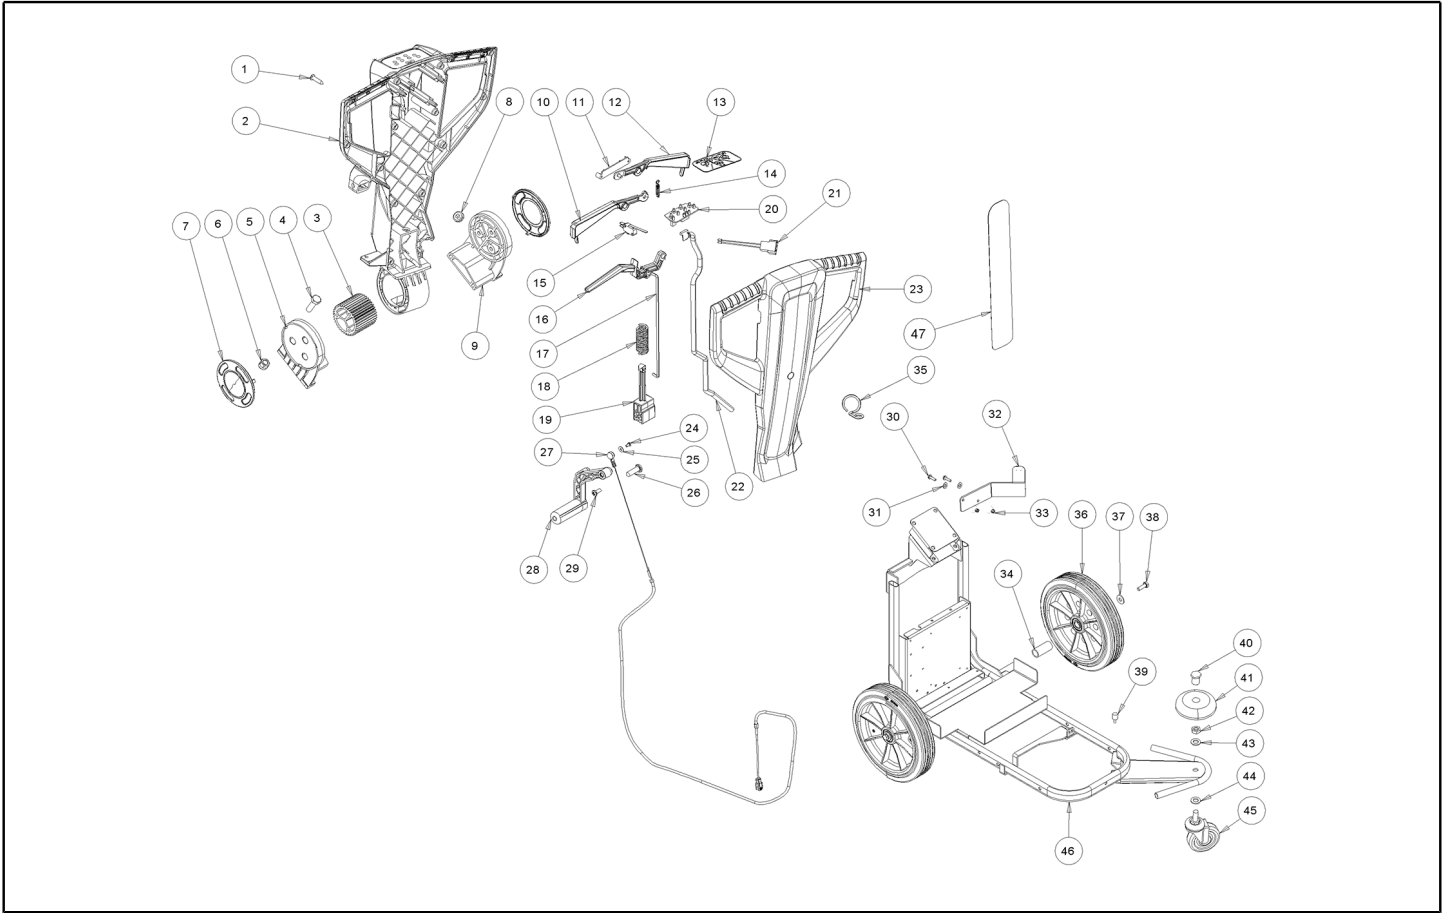

Ref. K	Part N.	Description	Quantity	Validity		Price
				From	To	
0045	RTRT00632	WHEEL -	1,00			--
0046	LAFN07901	FRAME -	1,00			--
0047	89T680	LABEL VLX 140X38,5 PURPLE	1,00			--